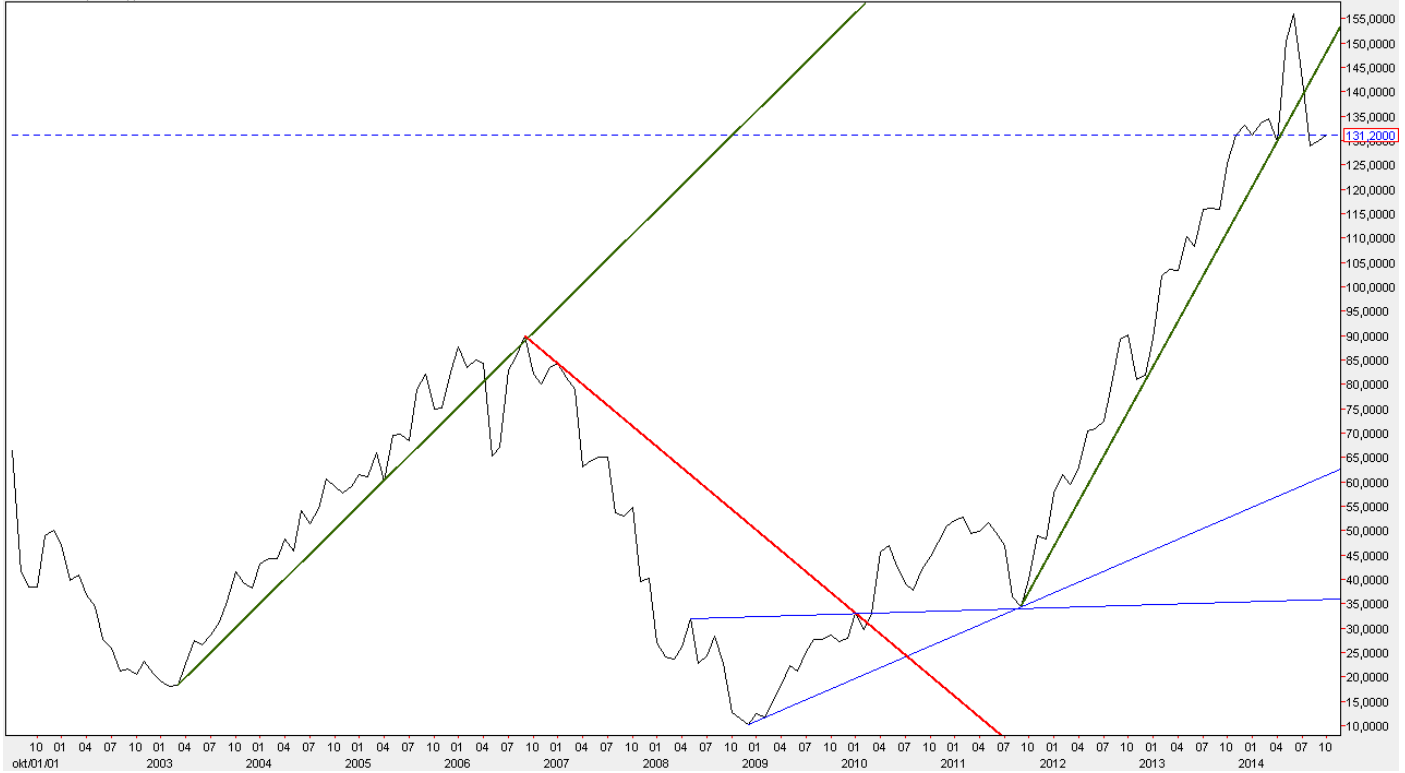

Monthly

GN Line Chart

GN Store Nord, Monthly, # 160 / 169

GN Candlestick Chart

GN Store Nord, Monthly, # 160 / 169